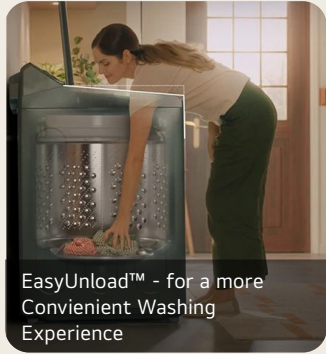

# WT8600CB **B**

6.3 cu. ft. Top Load Washer with EasyUnload™, AI Sensing, ezDispense®, Water Faucet & LCD Digital Dial Control

EasyUnload™ - for a more Convenient Washing Experience

ezDispense™ - Clean up to 25 Loads with One Easy Fill