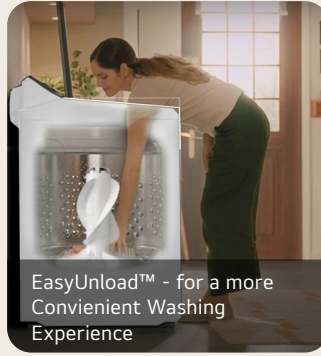

LG Laundry

WT8405C_ B W

6.1 cu. ft. Top Load Washer with 4-Way™ Agitator, EasyUnload™ & AI Sensing

6.1 cu. ft. Mega Capacity

4-Way™ Agitator

EasyUnload™ - for a more Convenient Washing Experience

Summary

Type	Top Load Washer
Capacity	6.1 cu. ft.
ENERGY STAR® Certified	Yes
Color	Matte Black (B), Alpine White (W)