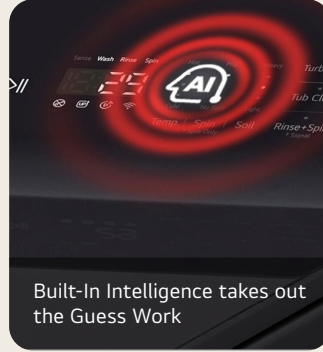

LG Laundry

WT8400CW W

6.3 cu. ft. Top Load Washer with EasyUnload™ & AI Sensing

6.3 cu. ft. Mega Capacity

EasyUnload™ - for a more Convenient Washing Experience

Built-In Intelligence takes out the Guess Work