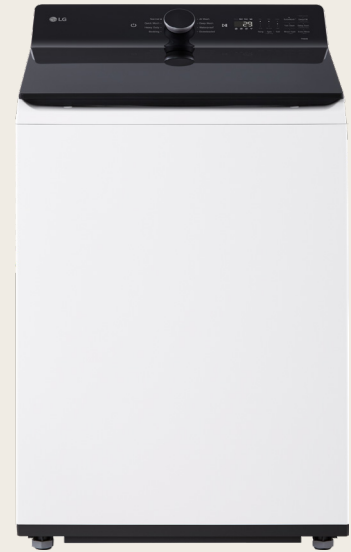

LG Laundry

WT8400CW W

6.3 cu. ft. Top Load Washer with EasyUnload™ & AI Sensing

6.3 cu. ft. Mega Capacity

EasyUnload™ - for a more Convenient Washing Experience

Built-In Intelligence takes out the Guess Work

Summary

Type	Top Load Washer
Capacity	6.3 cu. ft.
ENERGY STAR® Certified	Yes
Color	Alpine White (W)

Energy

ENERGY STAR® Certified	Yes
CEE Tier	1
IMEF	3.05
IWF	2.73

Wash Programs

No. of programs	8 Normal, AI Wash, Bedding, Quick Wash, Heavy Duty, Deep Wash, Waterproof, Downloaded
-----------------	--