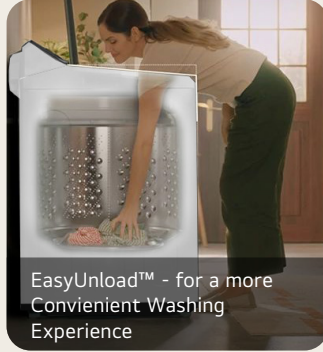

LG Laundry

WT8400CW W

6.3 cu. ft. Top Load Washer with EasyUnload™ & AI Sensing

6.3 cu. ft. Mega Capacity

EasyUnload™ - for a more Convenient Washing Experience

Built-In Intelligence takes out the Guess Work