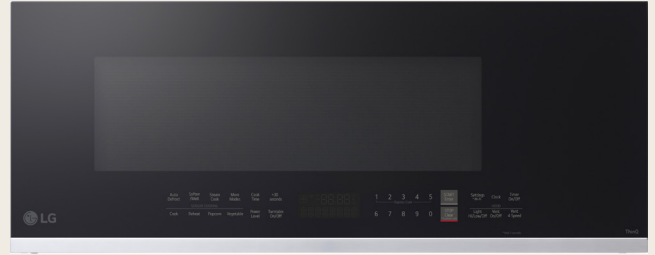

## 1.3 cu. ft. Over-the-Range Microwave Oven with EasyClean®

ThinQ®

Slim low-profile design

Zero clearance doors install flush for a seamless fit

550 CFM powerful ventilation

### Summary

Type	Over-the-Range Microwave
Total Oven Capacity (cu. ft.)	1.3
Available Colors	Smudge resistant stainless steel
Exterior Design	WideView™ Window with Pocket Handle
Door type	Full length one body
Energy Star® Certified	No