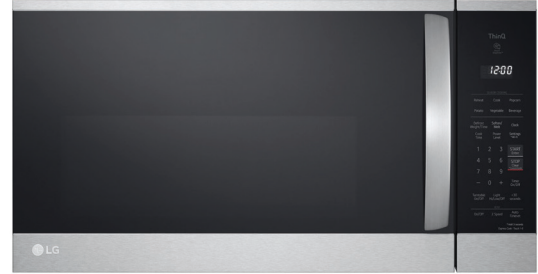

LG COOKING

MVEM1825

1.8 cu. ft. Wi-Fi Enabled Over-the-Range Microwave Oven with EasyClean®

1.8 cu. ft. Oven Capacity

ThinQ® App with Scan-to-Cook & Auto Sync to Smart LG Ranges

Sensor Cook

EasyClean® Interior

SmoothTouch™ Glass Controls

300 CFM Exhaust

AVAILABLE COLOURS

SMUDGE RESISTANT STAINLESS STEEL

SMUDGE RESISTANT BLACK STAINLESS STEEL

Enjoy new ways to control your home with LG smart appliances

LG ThinQ™

- Install Setup Quick Check
- Preventative Alerts & Guidance
- Performance & Usage Reports

CAPACITY

Oven Capacity (cu.ft.) 1.8

FEATURES

Microwave Power Output (Watts) 1,000
Exterior Design WideView™ Window
Control Type SmoothTouch™ Glass Controls
Control Location Right Side
Display White LED

COOKING FEATURES

Sensor Cook Yes
Power Levels 10
Defrost Auto / Time
Sensor Reheat Yes
Auto Cook Options 3 (Defrost, Soften, Melt)

CONVENIENCE FEATURES

Wi-Fi Connect (works with ThinQ®) Yes
EasyClean® Interior Yes
Turntable Diameter (inches) 12.6"
Clock Yes
Kitchen Timer Yes
Completion Beeper Yes
Turntable On/Off Yes
Add 30 Second Yes

LIGHTING

Exterior Lighting Halogen
Interior Lighting LED Lighting

SAFETY FEATURES

Child Lock Yes

VENTING SYSTEM

Venting Options External, Recirculating
Filtration Charcoal Filter
Exhaust Grease Filter 2
Power Levels 2
Vent Grille Type Hidden
Vent Air Flow (CFM) 300

MATERIALS AND FINISHES

All Available Colours Smudge Resistant Stainless Steel
Smudge Resistant Black Stainless Steel
PrintProof™ Finish Yes
Interior Colour Gray

DIMENSIONS & WEIGHT

Cavity (WxHxD) 20 11/16" x 10 5/16" x 14 3/16"
Exterior (WxHxD) 29 14/16" x 16 7/16" x 15 14/16"
Product Weight (lbs) 53.4
Shipping Weight (lbs) 60.8
Shipping Dimensions (WxHxD) 33 9/16" x 20 1/16" x 19 7/16"

POWER/RATINGS

Volts 120 / 60
Amps / Watts 14A / 1600W

LIMITED WARRANTY

Inverter Magnetron 10 Years
Parts & Labor 1 Year
Magnetron 5 Years

UPC CODES

MVEM1825F (Smudge Resistant Stainless Steel) 048231342063
MVEM1825D (Smudge Resistant Black Stainless Steel) 048231342070