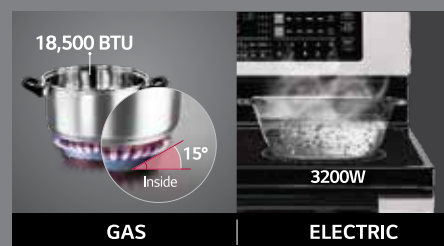

Control Appliances with a Single Touch.

LG RANGE KEY FEATURES

Infrared Grill

20% Quicker Cooking without Preheating

LG's infrared heating element gets your oven to broil temperature more quickly to cut over 20% off your total cooking time.

UltraHeat™

Save boiling time with powerful LG UltraHeat™ Technology.

Gas: 18.5K BTU Powerful Burner
Electric: 3200W Dual Element

Ergonomic Design

Stop reaching over hot pans to adjust your cooktop burners. Sleek, angled controls put power and visibility at your fingertips while bringing an updated, stylish look to your kitchen.